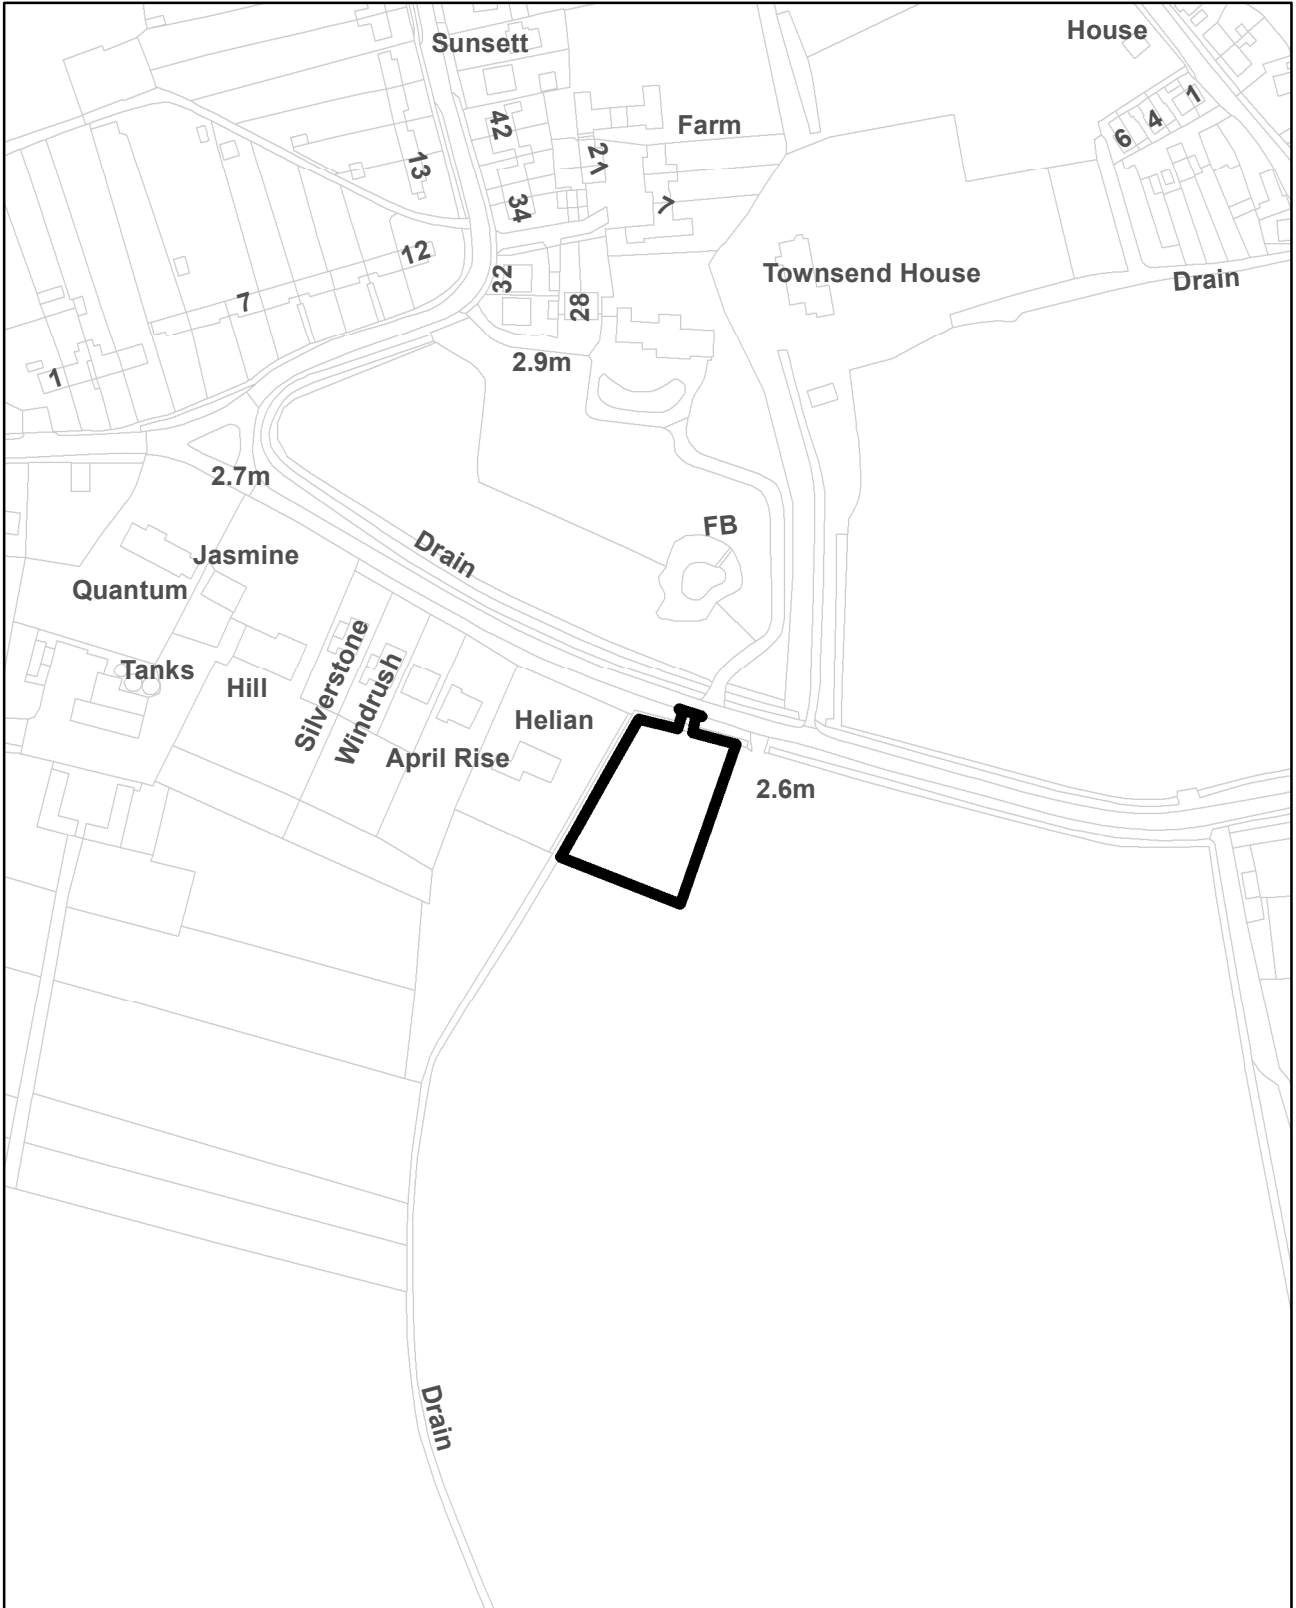

17/02174/O

Land on the South side of Walnut Road Walpole St Peter

1:2,500